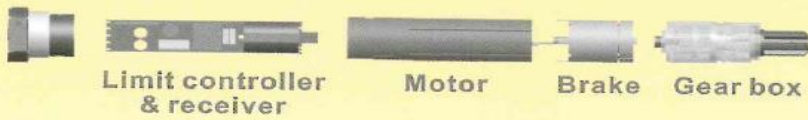

### EY35

- ◆ Built-in radio receiver, radio control
- ◆ Recording or erasing transmitter at anytime
- ◆ Programming by transmitter
- ◆ Use with 2" Groove Tube Only
- ◆ Lifting Capacity: 44 Lbs

Model	Torque	Rev	Diameter	Power	Current	Grade of protection	Running time	Length	Max turns
EY35-5/32	5	32	35	100	0.88	IP44	4	450	0